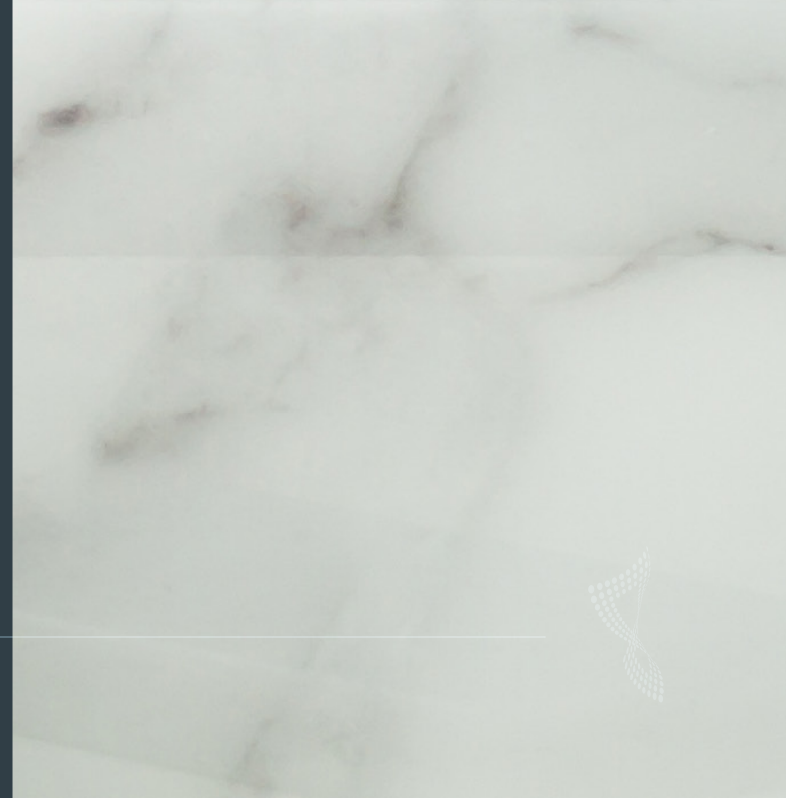

Our Inspirational
Collections

COLLECTION
UNITY

NATURAL TEXTURES
Imitation of noble materials, glass texturation

02 UNITY

Unity reflects a **minimalist and safe atmosphere** inspired by new ways of shared transportation.

This collection features a range of **semi-transparent mirror solutions and natural textures**.

A matte treatment over the surface can bring new relief effects, playing with the initial transparency of the glass.

Therefore, it can **recreate the touch feeling of natural textures** when it is applied partially.

SEMI-TRANSPARENT MIRROR
Backlighting and frosted effects

SEMI-TRANSPARENT

MATTE TREATMENT